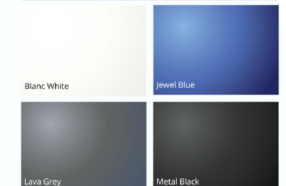

T90 EV

Where Every Ride Feels Like Home

★ WESTSTAR MAXUS

THE RIGHT COLOURS

BLANC WHITE

JEWEL BLUE

LAVA GREY

METAL BLACK

EXTERIOR COLOURS

INTERIOR COLOUR